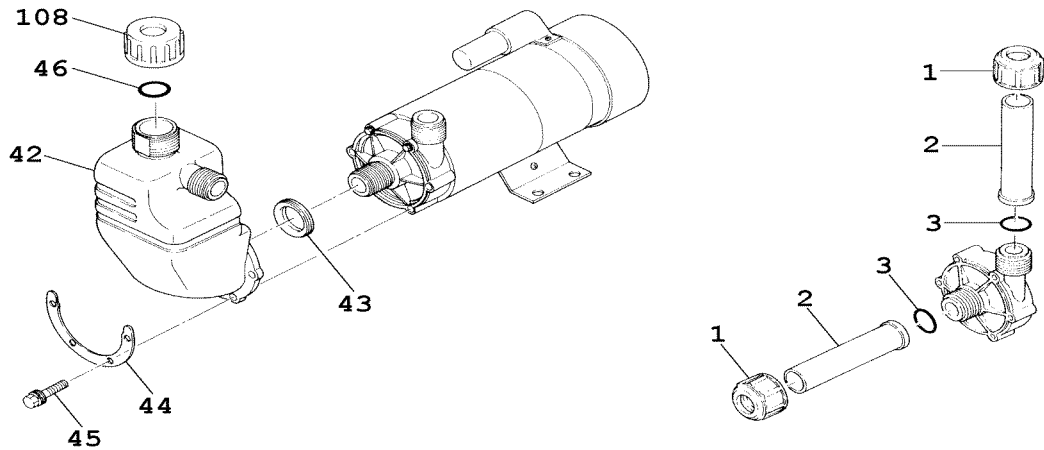

△ Subject to change without prior notice! △ Actual pump may differ from the exploded view!

Self-Priming Chamber							
Description		Q'ty	Remarks	Code No.		Models to apply	
SC-4V (Complete Set)		1	with FKM	11113350		MD-30RM•40RM	
SC-4E (Complete Set)		1	with EPDM	11113351			
SC-7V (Complete Set)		1	with FKM	11114327		MD-70RM	
SC-7E (Complete Set)		1	with EPDM	11114328			
Item	Description	Q'ty	Material	SC-4V•4E		SC-7V•7E	
				Part No.		Part No.	
42	Chamber	1	Polypropylene	MD0379		MD0387	
43	Gasket	1	FKM	MD0384		MD0392	
		1	EPDM	MD0385		MD0393	
44	Ring	1	SUS304	MD0383		MD0391	
45	Bolt+Washer	M5x45	SUS304 equivalent	MD0477			
		M5x55	SUS304 equivalent			MD0632	
46	O-Ring, P-26	1	FKM	MD0381		ï	
		1	EPDM	MD0382		ï	
108	Cap	1	Polypropylene	MD0380		ï	

Union Joint										
Description		Q'ty	Remarks	Code No.		Models to apply				
Complete Set * 2 sets are required for one pump.	1	Ø 13 mm	with FKM	11119107		MD-15RM•20RZM•30RZM				
	1		with EPDM	11119108						
	1	Ø 16 mm	with FKM	11119109		MD-20RM•30RM•40RM•40RZ(-5)M•MD-70RZM				
	1		with EPDM	11119110						
	1	Ø 20 mm	with FKM	11119112		MD-20RXM•30RXM•40RXM•MD-55R(-5)M•70RM•100R(-5)M				
	1		with EPDM	11119113						
Item	Description	Q'ty	Material	Ø 13 mm		Ø 16 mm		Ø 20 mm		
				Part No.		Part No.		Part No.		
1	Nut	1	PP	MD0640		MD0641		MD0642		
2	Socket	1	PVC	MD0494		MD0497		MD0500		
3	O-Ring	AS568-016	1	FKM	MD0374					
			1	EPDM	MD0515					
		AS568-017	1	FKM			MD0375			
			1	EPDM			MD0517			
		AS568-020	1	FKM					MD0376	
			1	EPDM					MD0518	