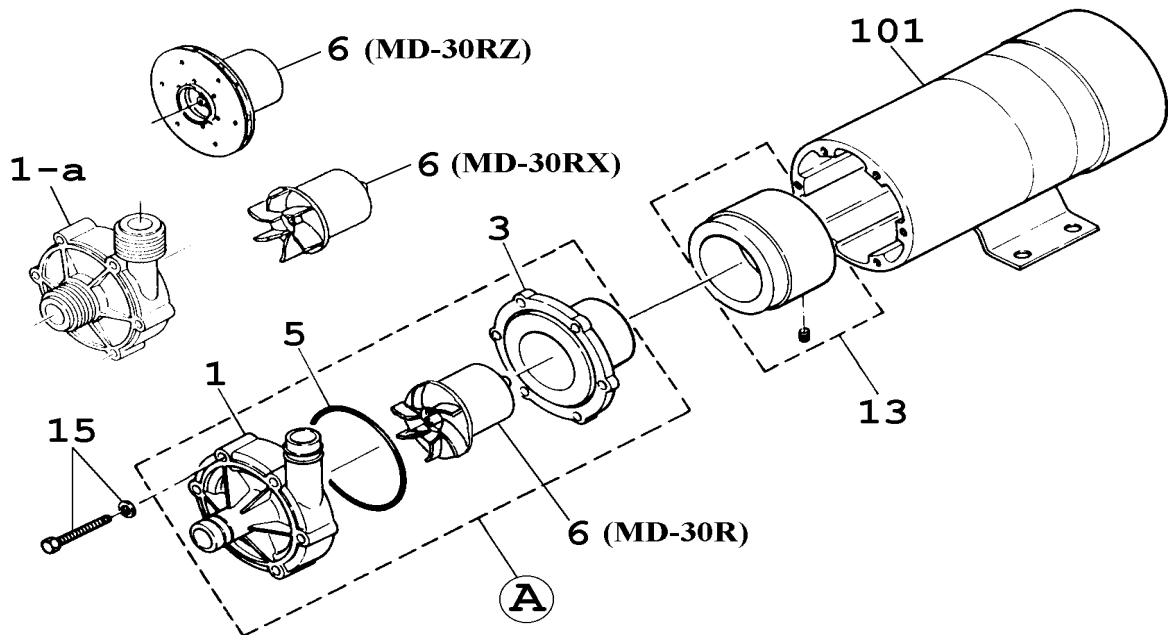

MD-30R • 30RX • 30RZ

No. 51-037
Mar. 01, 2006

Item	Description		Q'ty	Material	MD-30R		MD-30RX		MD-30RZ		
					Part No.		Part No.		Part No.		
1	Front Casing Unit		1	GFRPP+PTFE	MD0053		MD0057		MD0029		
1-a	" 'M' "		1		MD0054		MD0058		MD0030		
3	Rear Casing Unit		1	GFRPP+PTFE	MD0064		ï				
			1						MD0502		
5	O-Ring	G-65	1	FKM	MD0059		ï				
			1	EPDM	MD0060		ï				
		81x1,78	1	FKM						MD0003	
			1	EPDM						MD0004	
6	Impeller Unit		1	GFRPP+CE+F.	MD0478		MD0063		MD0062		
13	Drive Magnet Unit		1	Aluminium+Fer.	MD0616		ï		ï		
15	Bolt+S.W.	M5x40	6	SUS304 equiv.	MD0377						
	+P.W.	M5x45	6				MD0477				
	Screw+W.	M4x32	6						MD0043		
101	Motor 'N' 45W [AC220/240V]		1		MD0404		ï				
			1						MD0406		
A	Wet End Set		1	with FKM	MD0479		MD0077		MD0507		
			1	with EPDM							
A	Wet End Set 'M' Type		1	with FKM	MD0480		MD0078		MD0508		
			1	with EPDM							

△ Subject to change without prior notice!   △ Actual pump may differ from the exploded view!